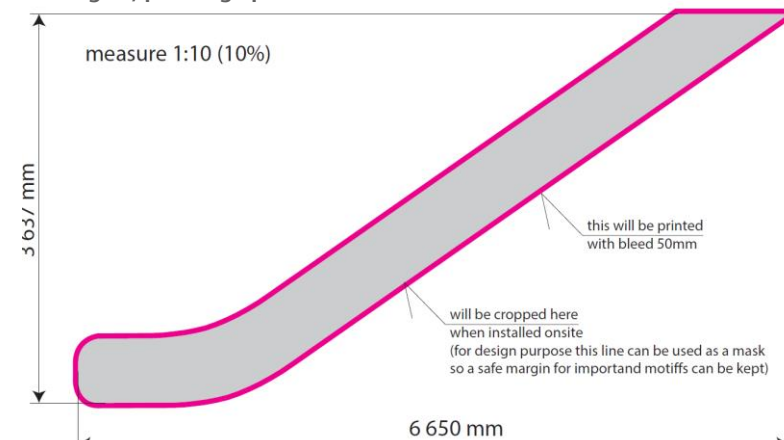

Price: **EUR 10,000** excl. VAT

1 escalator - 4 sides

4 escalators in total

See locations on map – in green

Design&/printing specifications

must be mirrored design