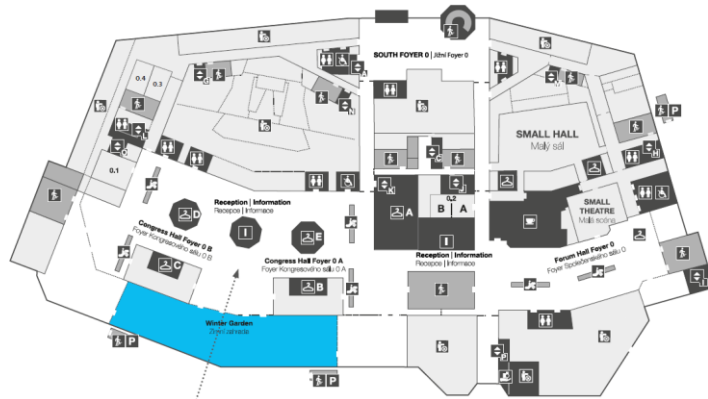

Ground floor