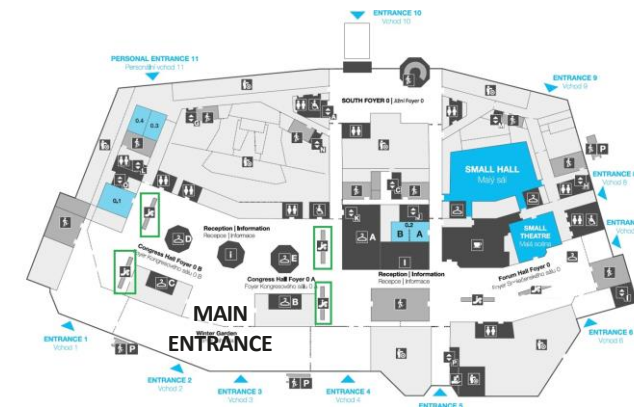

Your branding in the main Congress entrance and registration area

4 escalator branding opportunities

Prime visibility for delegates!

Placed in the Congress main entrance and registration area, the escalators are the access point to the first floor.

Price: **EUR 10,000** excl. VAT

1 escalator - 4 sides

4 escalators in total

See locations on map – in green