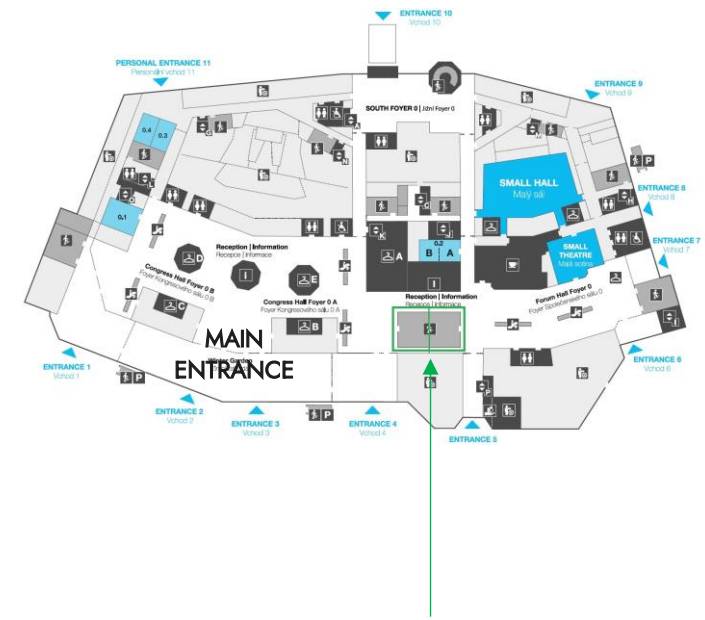

# Branded escalators – Main Congress entrance

Your branding in the main Congress entrance and registration area

4 escalator branding opportunities

Prime visibility for delegates!

Placed in the Congress main entrance and registration area, the escalators are the access point to the first floor.

### Prime visibility for delegates!

These main stairs, ideally placed on each floor of the venue, are the main access to main entrance, registration, scientific sessions, exhibition and poster sessions.

## Your branding in between floors of the venue

Prime visibility for delegates!

Placed in the Congress staircases, between the four floors of the venue, this branding opportunity, which can be double-sided, is at primary locations to floors where scientific sessions, exhibition and poster sessions are taking place. They guarantee prime high traffic.

# Signs on balcony above exhibition

Your branding on 3<sup>rd</sup> floor balconies – visible from/above exhibition area

Prime visibility for delegates!

Placed on the balcony of the third floor, this branding opportunity is highly visible from the exhibition area.