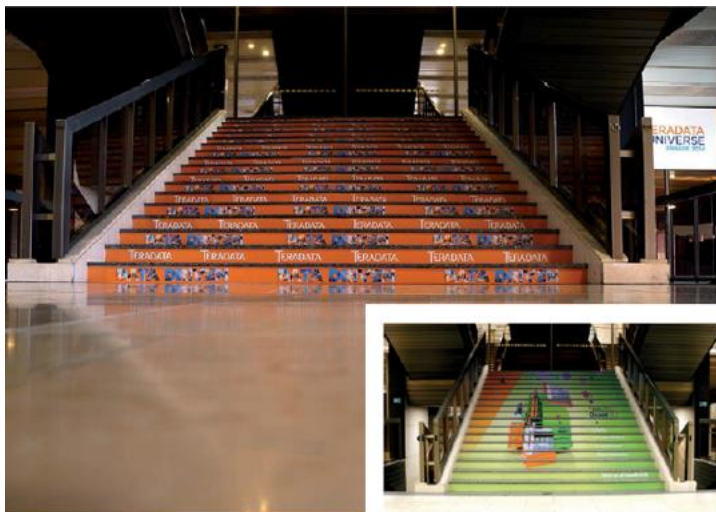

# Branded escalators – Main Congress entrance

Your branding in the main Congress entrance and registration area

4 escalator branding opportunities

Prime visibility for delegates!

Placed in the Congress main entrance and registration area, the escalators are the access point to the first floor.

# Branded stairs – All floors of the venue

### Prime visibility for delegates!

These main stairs, ideally placed on each floor of the venue, are the main access to main entrance, registration, scientific sessions, exhibition and poster sessions.