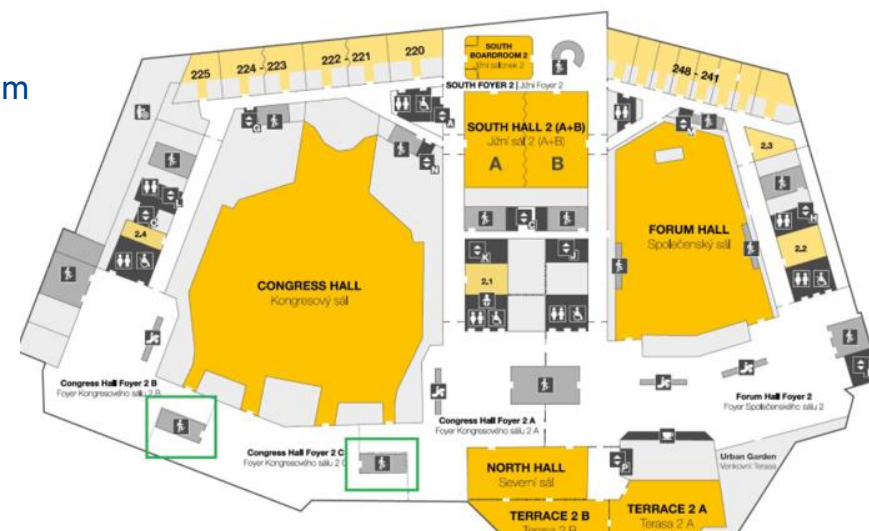

Your branding on stairs from 2nd to 3rd floor

2 staircase branding opportunities

Prime visibility for delegates!

These stairs between the 2nd and 3rd floor are another main access to scientific sessions, exhibition and poster sessions. They guarantee prime high traffic.

Price: **EUR 15,000** excl. VAT

1 staircase - 2x 15 stairs; 170 x 12 cm
(cca 6,5m² excl. platform)

See locations on map – in green