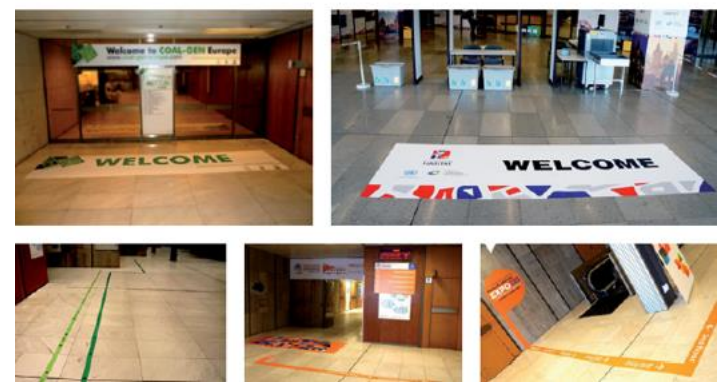

Price: **EUR 90** excl. VAT (per running meter) – upon request
Lines (15 cm wide)

Price: **EUR 500** excl. VAT (per sqm)
Shaped floor sticker (!! Size cannot be less than 1sqm)