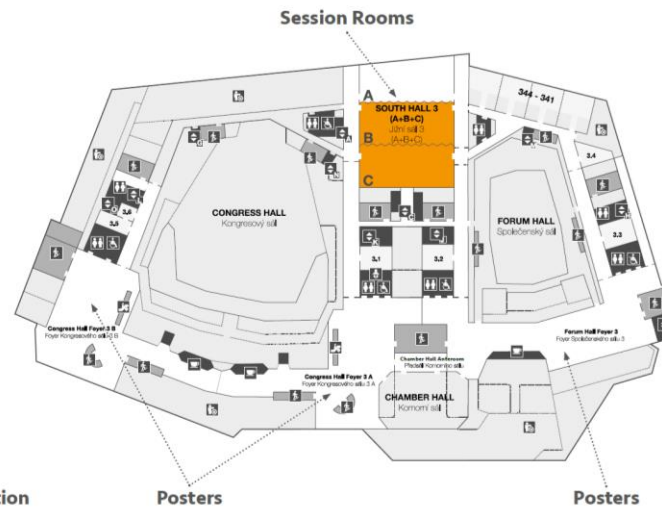

Ground floor

Registration
Main Entrance

1st floor

Hospitality Suites

Session Room

2nd floor

Exhibition

Main Session Room

Hospitality Suites

Exhibition

3rd floor

Posters

Posters