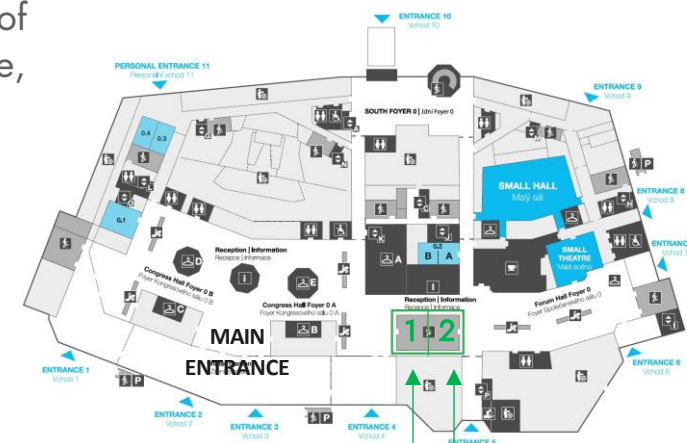

Prime visibility for delegates!

These main stairs, ideally placed on each floor of the venue, are the main access to main entrance, registration, scientific sessions, exhibition and poster sessions.

Price: **EUR 10,000** excl. VAT

1 staircase / 1 side / 1 floor
(3 stairs flights (cca 14m²) between each floor)

6 staircases in total (max 2 per sponsor)
See location/sides on map – in green