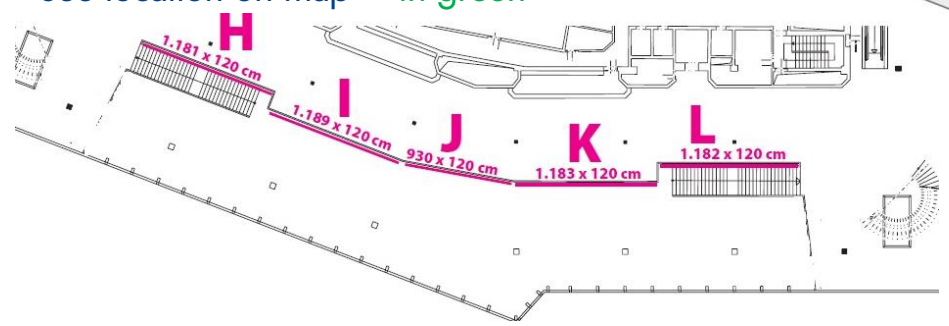

Your branding on 3rd floor balconies – visible from/above exhibition area

Prime visibility for delegates!

Placed on the balcony of the third floor, this branding opportunity is highly visible from the exhibition area.

Price: EUR 7,000 excl. VAT

1 sign/balcony
Dimensions: see below

Priority given to sponsors of adjacent booths

See location on map – in green