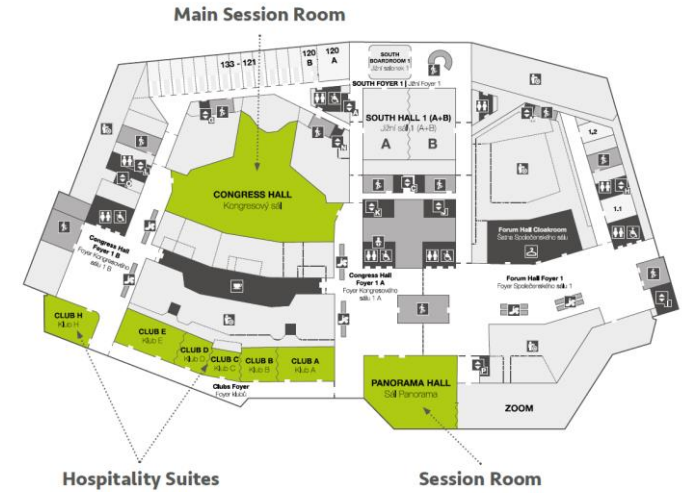

## Ground floor

Registration  
Main Entrance

## 1st floor

Hospitality Suites

Session Room

# Branded columns – Main Congress entrance

Your branding at the main Congress entrance

8 column branding opportunities

Prime visibility for arriving delegates!

Placed on the way to the Congress main entrance, your branding will be the first to be seen by the congress delegates. Location to be approved by the ESPEN Sponsorship & Exhibition Team

# Branded escalators – Main Congress entrance

Your branding in the main Congress entrance and registration area

4 escalator branding opportunities

Prime visibility for delegates!

Placed in the Congress main entrance and registration area, the escalators are the access point to the first floor.