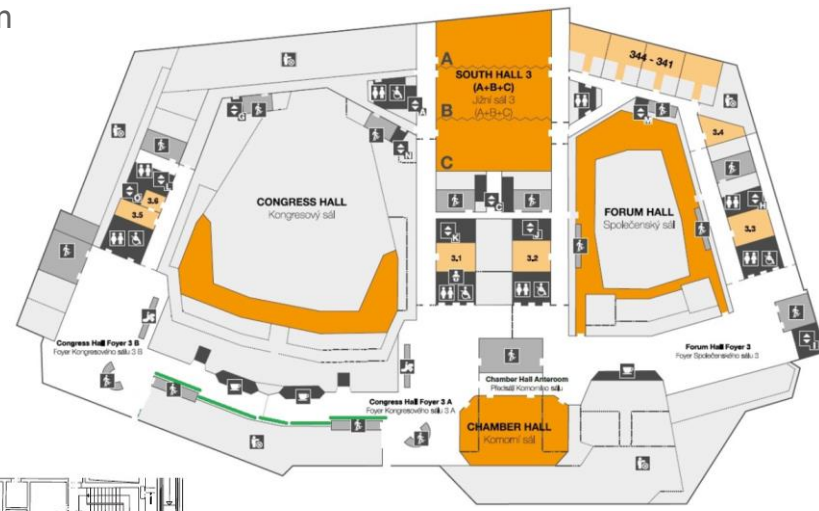

Your branding on 3rd floor balconies – visible from/above exhibition area

Prime visibility for delegates!

Placed on the balcony of the third floor, this branding opportunity is highly visible from the exhibition area.

Price: EUR 7,000 excl. VAT

1 sign/balcony
Dimensions: see below

Priority given to sponsors of adjacent booths

See location on map – in green