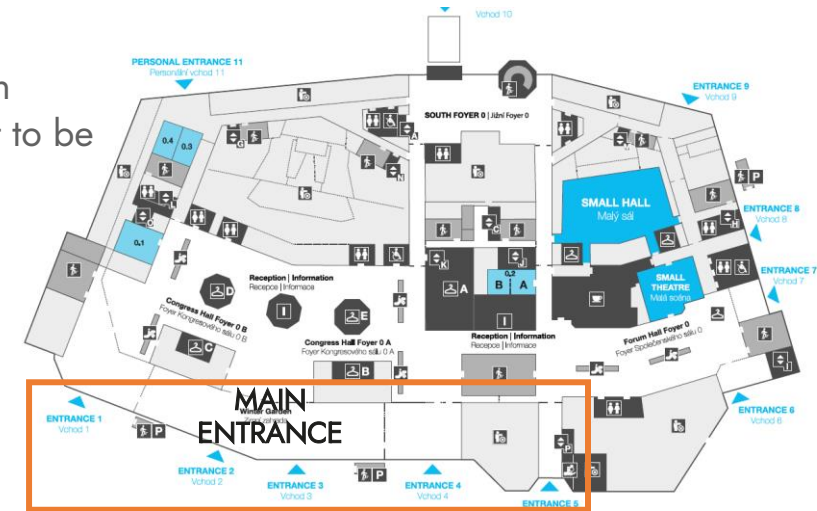

# Branded columns – Main Congress entrance

Your branding at the main Congress entrance

8 column branding opportunities

Prime visibility for arriving delegates!

Placed on the way to the Congress main entrance, your branding will be the first to be seen by the congress delegates. Location to be approved by the ESPEN Sponsorship & Exhibition Team

# Branded escalators – Main Congress entrance

Your branding in the main Congress entrance and registration area

4 escalator branding opportunities

Prime visibility for delegates!

Placed in the Congress main entrance and registration area, the escalators are the access point to the first floor.

### Prime visibility for delegates!

These main stairs, ideally placed on each floor of the venue, are the main access to main entrance, registration, scientific sessions, exhibition and poster sessions.

## Your branding in between floors of the venue

Prime visibility for delegates!

Placed in the Congress staircases, between the four floors of the venue, this branding opportunity, which can be double-sided, is at primary locations to floors where scientific sessions, exhibition and poster sessions are taking place. They guarantee prime high traffic.