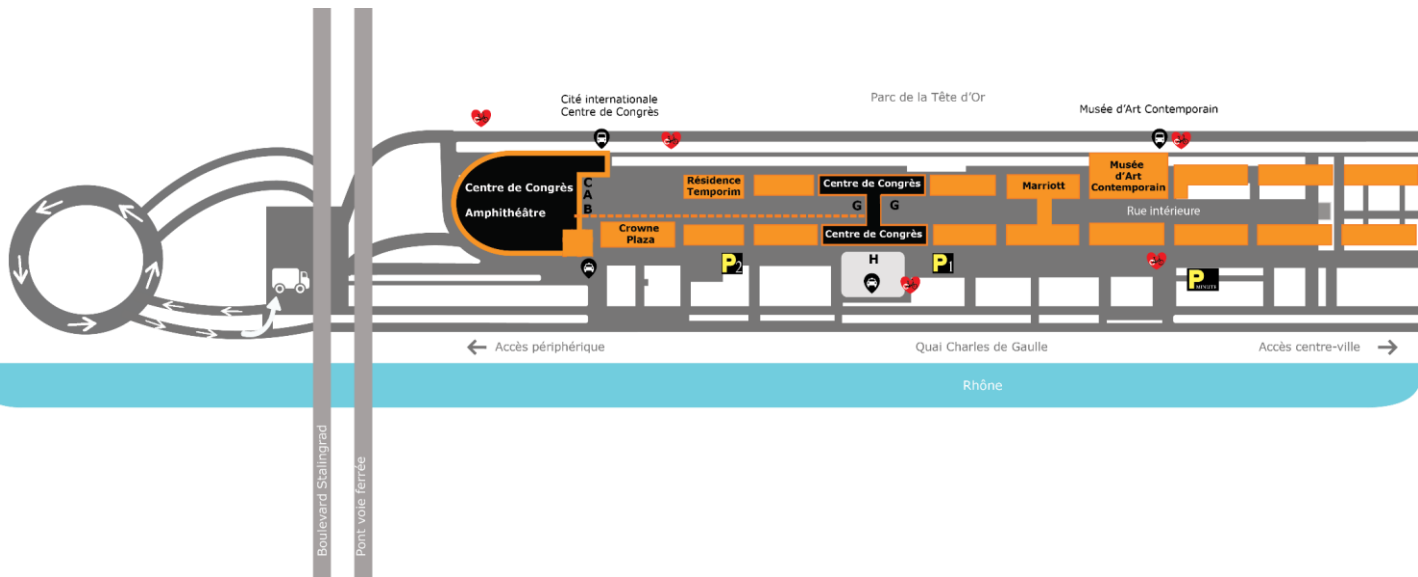

# ACCESS / DELIVERY PLAN

	Height of vehicles < to 2,70m	Hauteur of vehicles > to 2,70m
<b>FORUMS 1-2-3</b>	Delivery Area (Access 12 to 16)	Delivery Area (Access 12 to 16)
<b>FORUMS 4-5-6</b>	Parking P2 floor 1 (Only From Sunday 10 Sept) Or Delivery Area (Access 5 - 11)	Delivery Area (Access 5 to 11)
<b>PLACE HAUTE</b>	Delivery Area (Access 13)	Delivery Area (Access 13)

**Delivery Access for the Delivery Area:** 1 quai Charles de Gaulle | 69006 Lyon  
(GPS : 45,47.132'N – 4,51.637'E)

Warning : unloading area only, parking limited to 20 minutes.

**Access to parking P2 (paid service) :** 22 quai Charles de Gaulle | 69006 Lyon  
(GPS : 45,78601 – 4,85681)

If provided by the organizer, for shows in forums 4-5-6, direct access by goods lift to the exhibition area during the setup and dismantling time only.