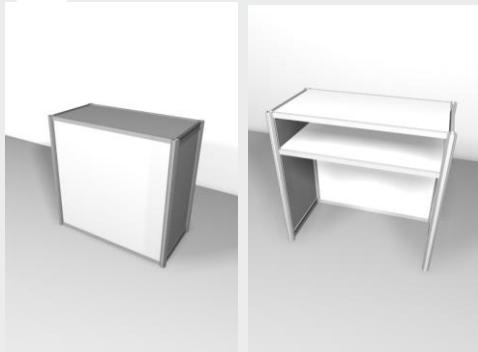

BOOTH EQUIPMENT

Event venue: ICE Krakow

	Price net in Euro	Quantity	Amount net in Euro
Chair black	6,00		
ISO chair, grey	15,00		
Siesta chair, white/black	15,00		
Table square 70x70cm, brown	9,50		
Table Bistro, round, white	15,00		
Table Bistro II, square, white	12,00		
Bar table, round, white/black	18,00		
Low square table, white	17,00		
Low rectangular table, white/red	20,00		
Bar stool Krokus - white	18,00		
Bar stool Swinger - white	20,00		
Bar stool acrylic, white/black	18,00		
Bar stool - black	15,00		
Bar stool - light brown	12,00		
Info desk 50x100cm, h=100cm	20,00		
Info desk curve	25,00		
System showcase 50x100cm, h=100cm	32,00		
System showcase 50x100cm, h=250cm	50,00		
Folder rack	20,00		
TV 42" full HD	30,00/day		
TV 55" full HD	45,00/day		
Stand for TV 42", 50"	20,00/day		
Stand for 60" monitor	100,00/day		
Sofa 3 person seat, white/black/red	95,00		
Armchair - 1 person seat, white/black/red	30,00		
Ottoman I - 3 person seat, white/black/red	30,00		
Ottoman II - 1 person seat, round, white/black/red	15,00		
Ottoman III - 1 person seat, white/black/red	15,00		
Carpet - RispExpo - any colour	8,00/sqm		
Carpet - StarVelour - any colour	12,00/sqm		
	Total net:		
	VAT 23%:*		
	Total gross		

**Table Bistro II
square, white**
Dimensions: 45x45cm, h= 55 cm

Low square table, white
Dimensions: 78x78cm, h=38cm

Low rectangular table, white/red
Dimensions: 118 x 59cm, h=28cm

**Bar stool Krokus
white**

**Bar stool
light brown**

**Bar stool acrylic
black/white**

Bar stool black

Info desk

Dimensions: 50x100cm, h= 100 cm

Info desk, curve

System showcase

Dimensions: 50x100cm, h= 100 cm

System showcase

Dimensions: 50x100cm, h= 250 cm

Folder rack

Sofa - 3 person seat
white/black/red
Dimension: 185x85cm, h= 65cm

Armchair - 1 person seat
white/black/red
Dimension: 70x70cm, h= 70cm

Ottoman I - 3 person seat
white/black/red
Dimension: 130x45cm, h=45cm